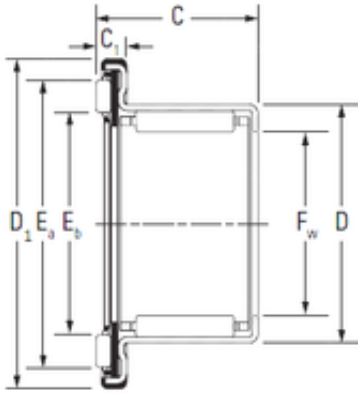

Fish Food Pellet Making Machine Manuf...

Jinan Saibainuo Quality Fortified Rice Kernel
Making Machine Frk Nutritional Instant Artificial
Rice Processing Maker Line

Bearing No.

Size	25x37x22.2 mm
Bore Diameter	25 mm
Outer Diameter	37 mm
Width	22,2 mm
d	25 mm
D	37 mm
C	22,2 mm

Bearing 2D drawings and 3D CAD models